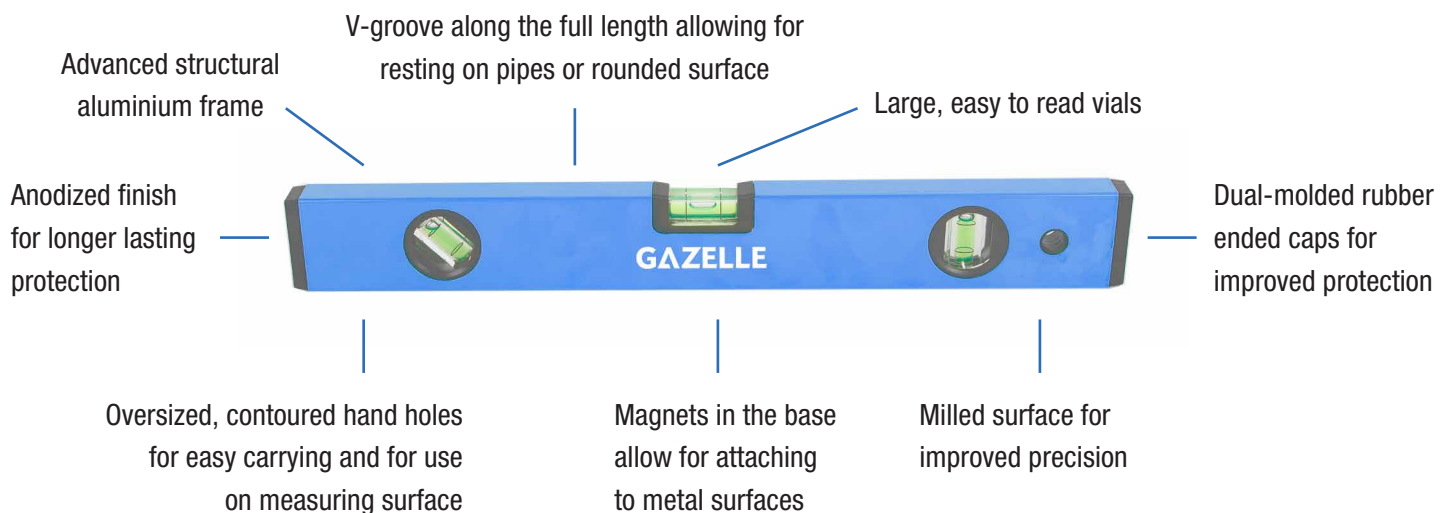

Aluminum Frame Torpedo Level

SKU	SKU Description
G80220	9" Aluminum Frame Torpedo Level

Magnetic Aluminum Box Levels

SKU	SKU Description
G80221	12" (300 mm) Magnetic Aluminum Box Level
G80222	24" (600 mm) Magnetic Aluminum Box Level
G80223	48" (1200 mm) Magnetic Aluminum Box Level