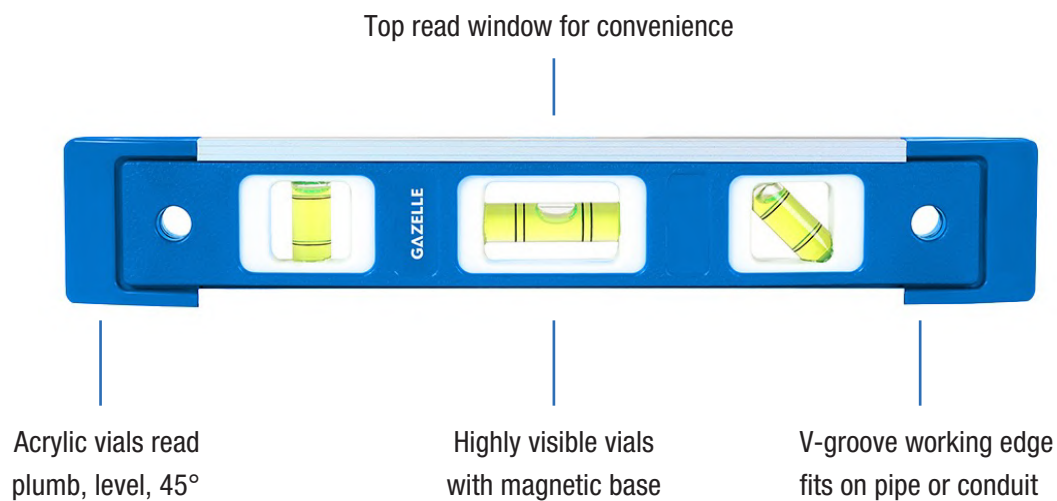

Aluminum Frame Torpedo Level

SKU	SKU Description
G80220	9" Aluminum Frame Torpedo Level

Magnetic Aluminum Box Levels

SKU	SKU Description
G80221	12" (300 mm) Magnetic Aluminum Box Level
G80222	24" (600 mm) Magnetic Aluminum Box Level
G80223	48" (1200 mm) Magnetic Aluminum Box Level