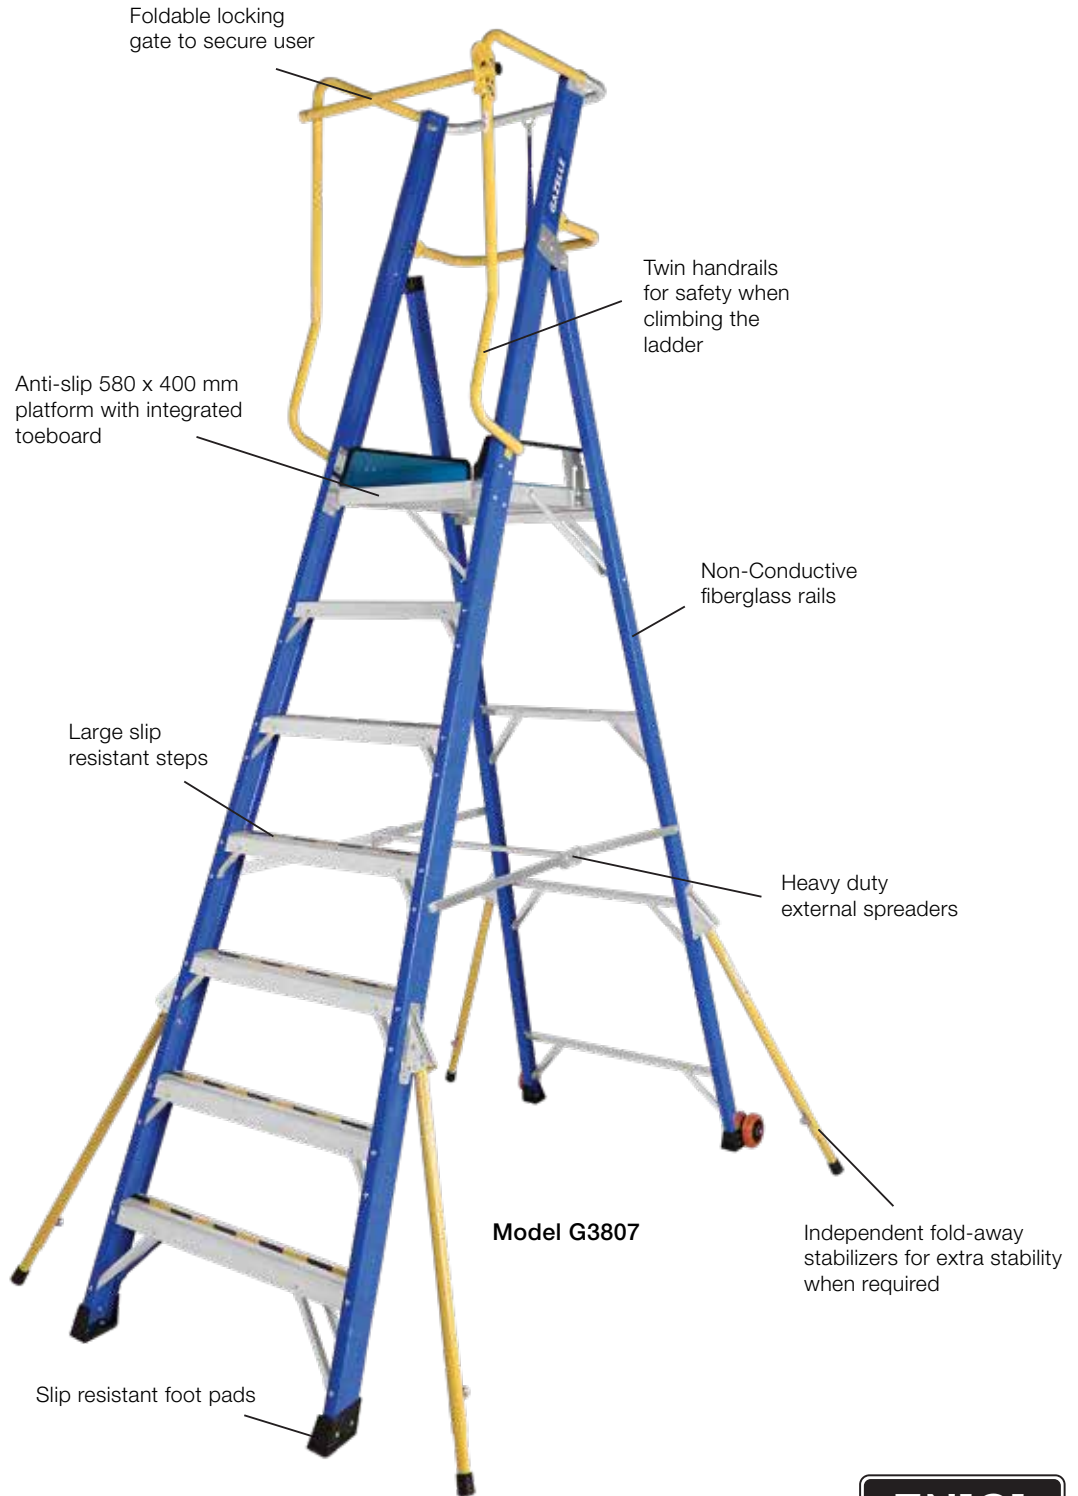

## G3800 Series / PLATFORM LADDER

360° waist high guard-rail to work securely facing any direction

Compact dimensions when folded

Two wheels fitted for easy transport

**300lbs**  
Load Capacity

**FIBERGLASS**

**EN131**  
Conformance to Applicable Standards

MODEL	LADDER HEIGHT		WORKING HEIGHT		PLATFORM HEIGHT		PLATFORM SIZE	APPROX SPREAD	WEIGHT	LOAD CAPACITY
	FEET	METER	FEET	METER	FEET	METER				
<b>G3805</b>	8.0	2.4	10.5	3.2	4.6	1.4	0.58 m x 0.4 m	61"	42.0 lbs	300 lbs
<b>G3807</b>	10.0	3.0	12.5	3.8	6.6	2.0	0.58 m x 0.4 m	76"	54.0 lbs	300 lbs