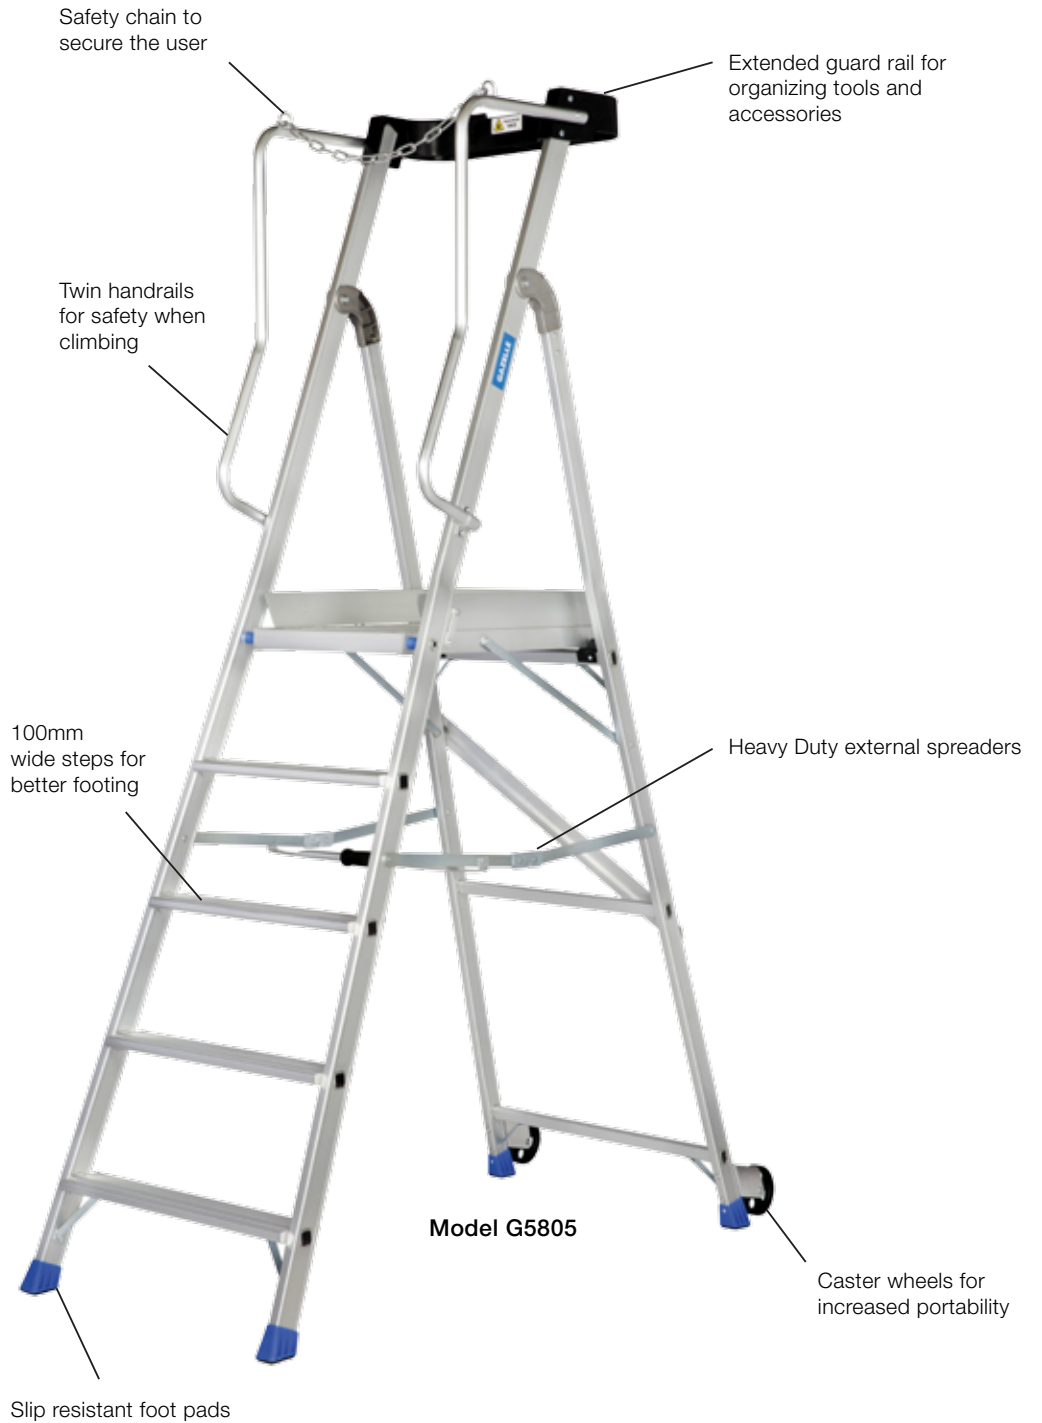

G1000 Series / GUARDIAN LADDER

Telescopic feature enhances stability of ladder when used on steps and stairways

Compact dimensions when folded up for easy transport and storage.

Model G1015

300lbs
Load Capacity

G5800 Series / PLATFORM LADDER

4 Direction Work Zone allows you to work facing any direction

Large anti-slip platform with toe board

Compact dimensions when folded up for easy transport and space-saving storage.

300lbs
Load Capacity

ALUMINIUM

EN131
Conformance to Applicable Standards

MODEL	LADDER HEIGHT		WORKING HEIGHT		PLATFORM HEIGHT		PLATFORM SIZE	APPROX SPREAD	WEIGHT	LOAD CAPACITY
	FEET	METER	FEET	METER	FEET	METER				
G5804	6.7	2.0	9.3	2.8	3.3	1.0	0.59m x 0.44m	49"	27.3 lbs	300 lbs
G5805	7.5	2.3	10.3	3.1	4.3	1.3	0.59m x 0.44m	56"	30.2 lbs	300 lbs

G3800 Series / PLATFORM LADDER

Extra large anti-slip platform for secure and comfortable work area

Large slip resistant steps for better stability

Compact dimensions when folded up for easy transport and space-saving storage.