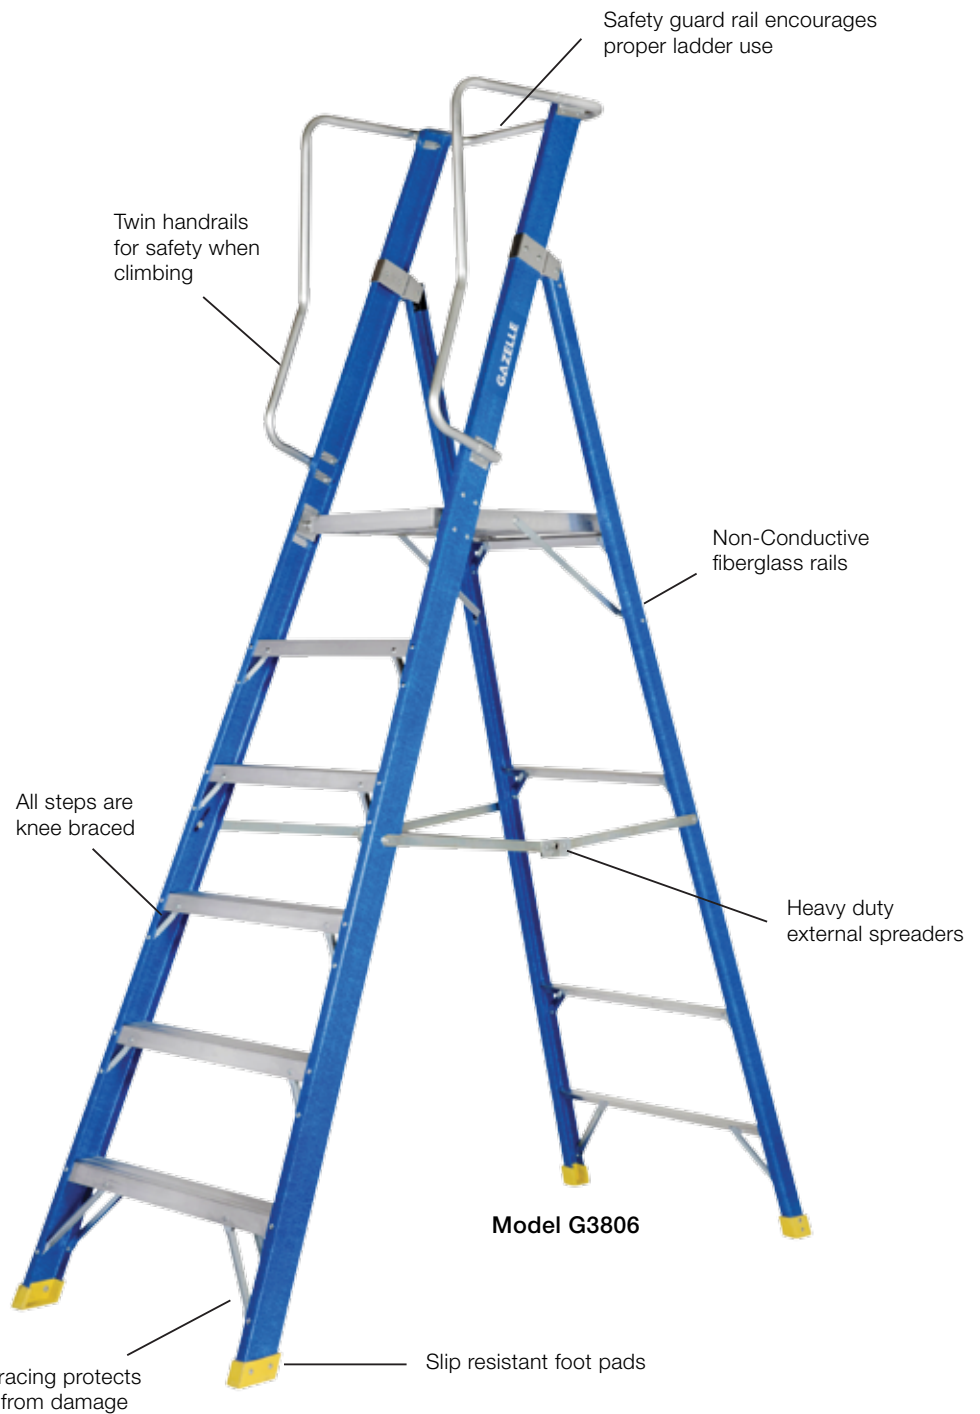

G1000 Series / GUARDIAN LADDER

Telescopic feature enhances stability of ladder when used on steps and stairways

Compact dimensions when folded up for easy transport and storage.

Model G1015

300lbs
Load Capacity

G5800 Series / PLATFORM LADDER

4 Direction Work Zone allows you to work facing any direction

Large anti-slip platform with toe board

Compact dimensions when folded up for easy transport and space-saving storage.

300lbs
Load Capacity

ALUMINIUM

EN131
Conformance to Applicable Standards

MODEL	LADDER HEIGHT		WORKING HEIGHT		PLATFORM HEIGHT		PLATFORM SIZE	APPROX SPREAD	WEIGHT	LOAD CAPACITY
	FEET	METER	FEET	METER	FEET	METER				
G5804	6.7	2.0	9.3	2.8	3.3	1.0	0.59m x 0.44m	49"	27.3 lbs	300 lbs
G5805	7.5	2.3	10.3	3.1	4.3	1.3	0.59m x 0.44m	56"	30.2 lbs	300 lbs

G3800 Series / PLATFORM LADDER

Extra large anti-slip platform for secure and comfortable work area

Large slip resistant steps for better stability

Compact dimensions when folded up for easy transport and space-saving storage.