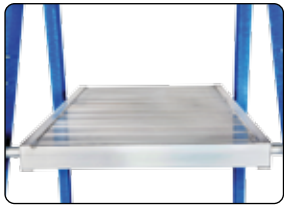

G3800 Series / PLATFORM LADDER

Extra large anti-slip platform for secure and comfortable work area