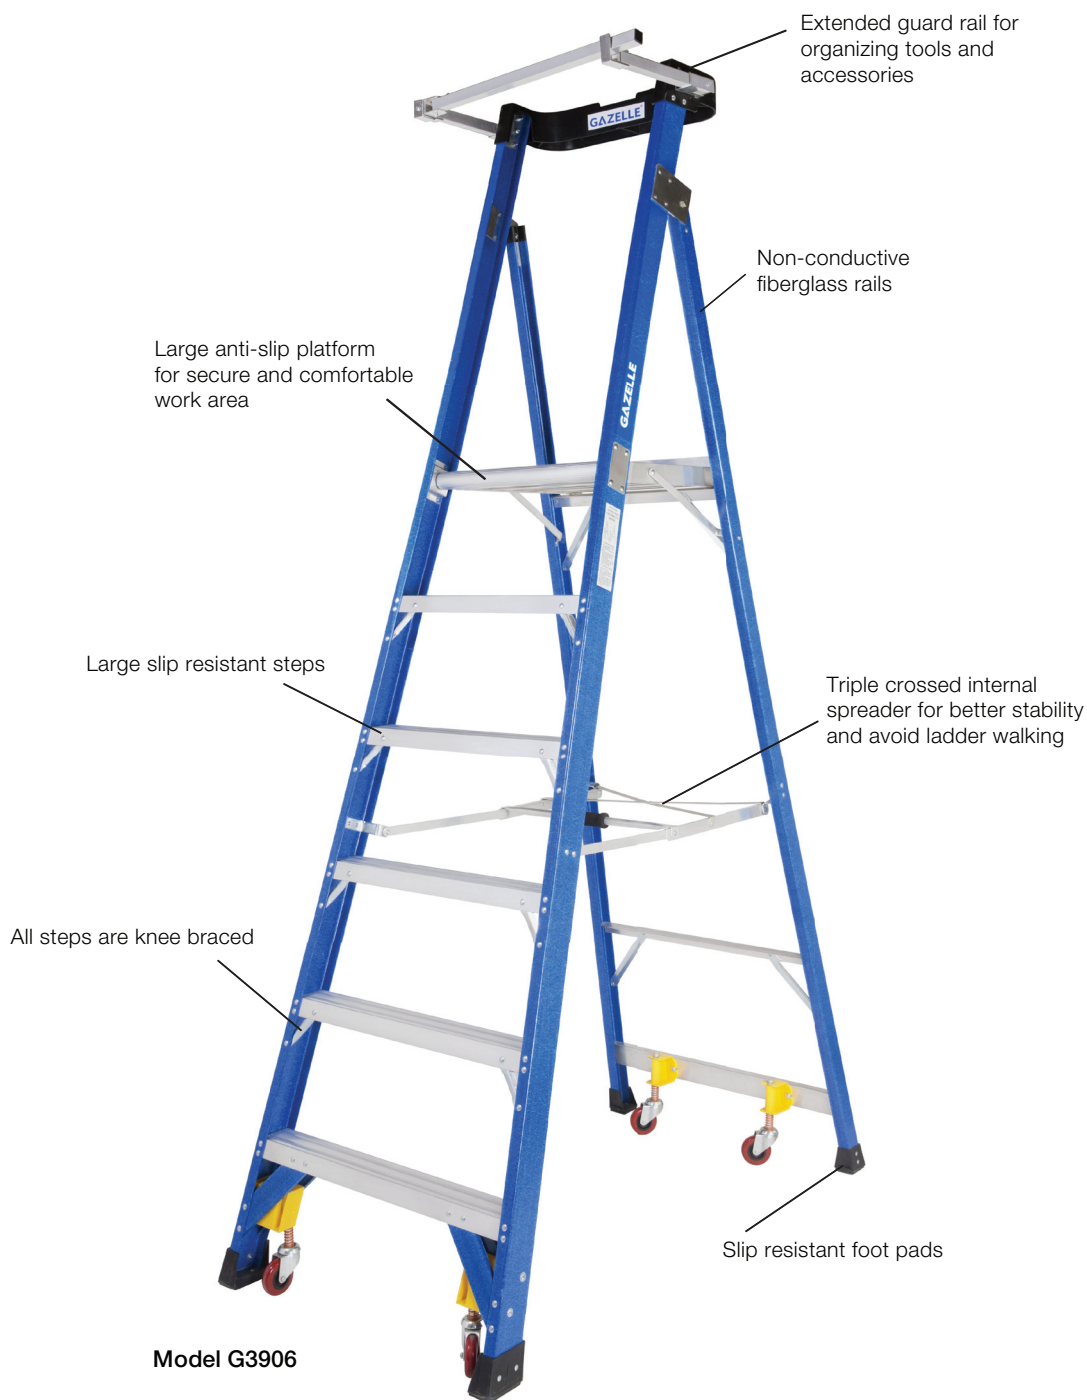

## G3900Series / SAFETOP LADDER

Foldable locking gate to secure user.

Compact dimensions when folded up; therefore easy to transport and space-saving storage.

Spring mounted caster eliminates need for a separate brake

**300lbs**  
Load Capacity

**FIBERGLASS**

**AS/NZS**  
Conformance to  
Applicable Standards

MODEL	LADDER HEIGHT		WORKING HEIGHT		PLATFORM HEIGHT		PLATFORM SIZE	WEIGHT	LOAD CAPACITY
	FEET	METER	FEET	METER	FEET	METER			
G3904	7.0	2.1	10.0	3.0	4.0	1.2	0.49m x 0.43m	33.0 lbs	300 lbs
G3906	9.0	2.7	12.0	3.6	6.0	1.8	0.49m x 0.43m	38.0 lbs	300 lbs
G3908	11.0	3.3	14.0	4.3	8.0	2.4	0.49m x 0.43m	45.0 lbs	300 lbs