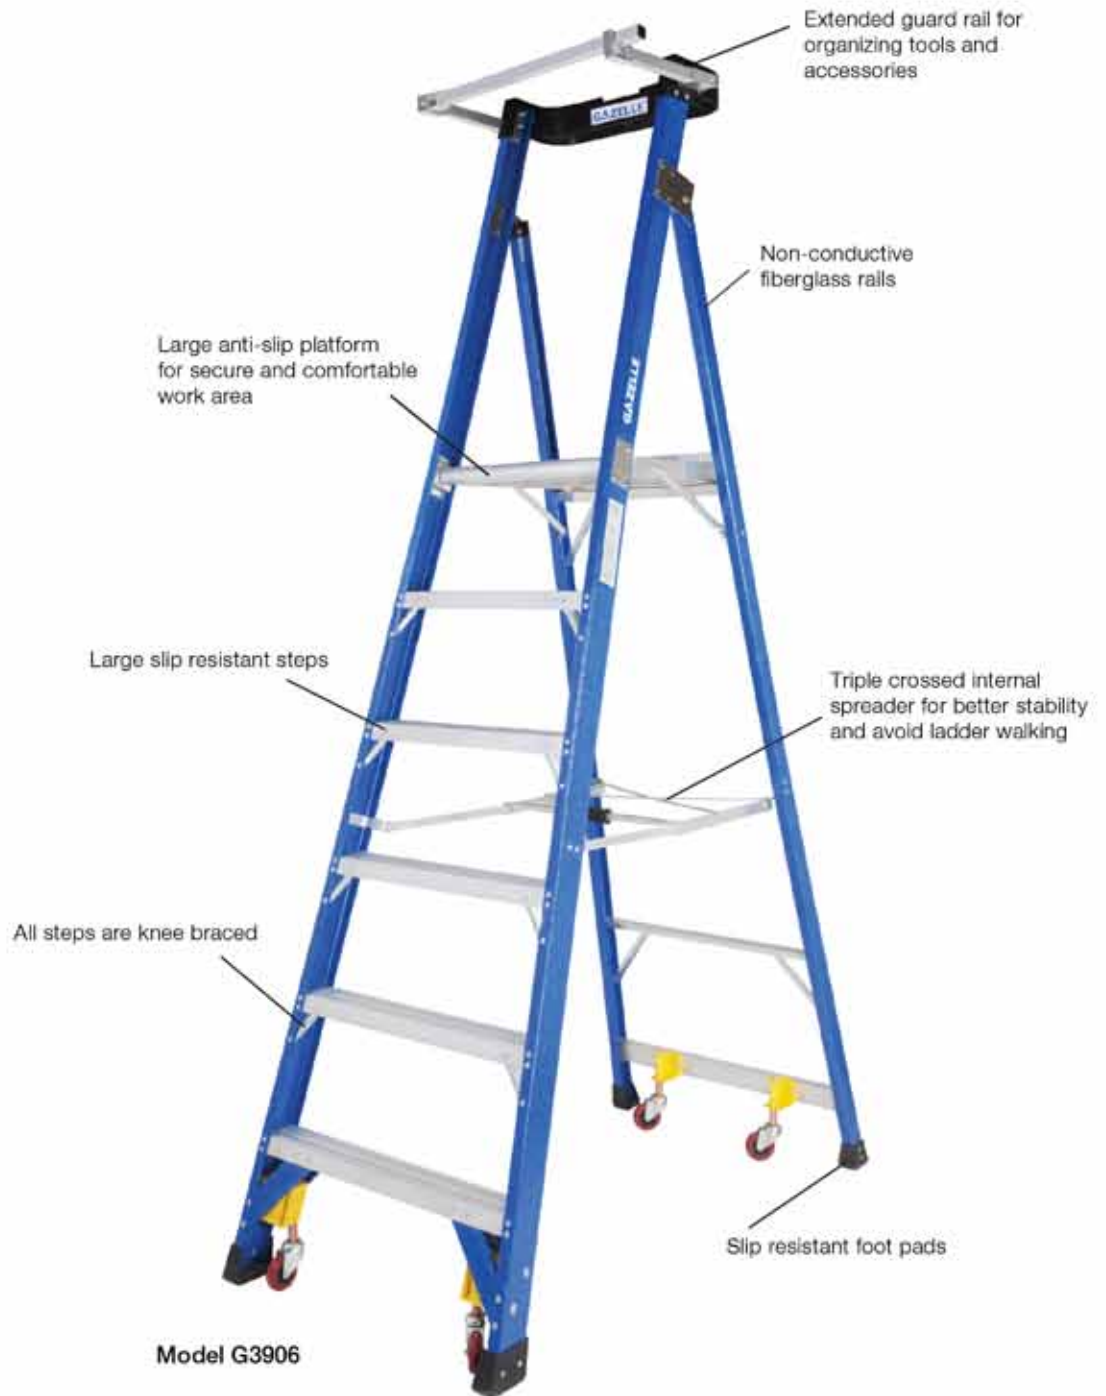

Foldable locking gate to secure user.

Compact dimensions when folded up; therefore easy to transport and space-saving storage.

Spring mounted caster eliminates need for a separate brake

**300lbs**  
Load Capacity

**FIBERGLASS**

**AS/NZS**  
Conformance to  
Applicable Standards

MODEL	LADDER HEIGHT		WORKING HEIGHT		PLATFORM HEIGHT		PLATFORM SIZE	WEIGHT	LOAD CAPACITY
	FEET	METER	FEET	METER	FEET	METER			
G3904	7.0	2.1	10.0	3.0	4.0	1.2	0.49m x 0.43m	33.0 lbs	300 lbs
G3906	9.0	2.7	12.0	3.6	6.0	1.8	0.49m x 0.43m	38.0 lbs	300 lbs
G3908	11.0	3.3	14.0	4.3	8.0	2.4	0.49m x 0.43m	45.0 lbs	300 lbs